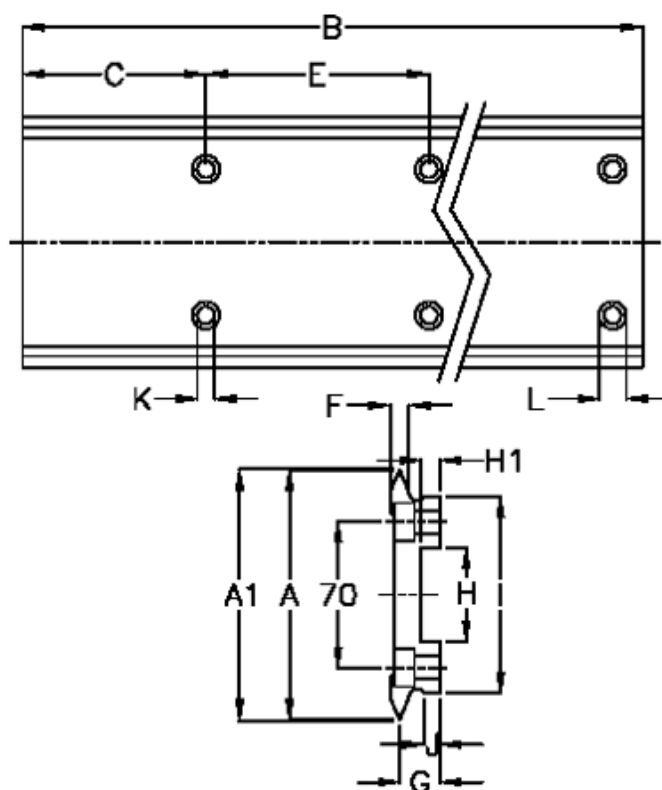

Article number: 057121123362

Description: Hepco GV3 slide NL 120 L2336 P2
with counterbored holes

Measures

A	= 120	H	= 45
A1	= 120.74	H1	= 9.5
B	= 2336	I	= 94.0
C	= 88.0	J	= 4.80
E	= 180	K	= 11.0
F	= 9.43	L	= 18 x 10
For bearing = J54		Precision type	= P2
G	= 19.7	Weight kg/1000	= 15.00